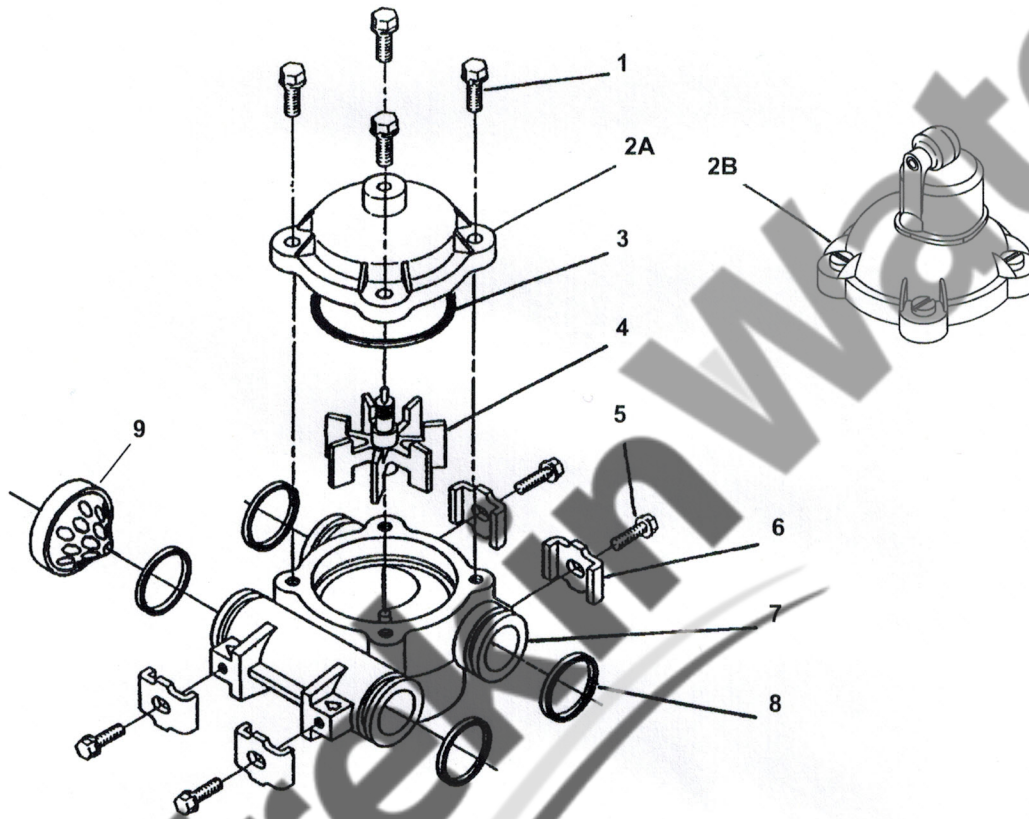

MODEL 5600 ECONOMINDER®

Meter Assembly

Item No.	Quantity	Part No.	Description
1	4	12473	Screw - Meter Cover Assembly
2A	1	14038	Meter Cover Assembly - Standard
2B	1	15659	Meter Cover Assembly - Extended Range, Rt. Angle
3	1	13847	O-Ring - Meter Cover Assembly
4	1	13509	Impeller
5	4	13314	Screw - Adapter Clip
6	4	13255	Adapter Clip
7	1	13821	Meter Body
8	4	13305	O-Ring - Meter Body
9	1	14613	Flow Straightener